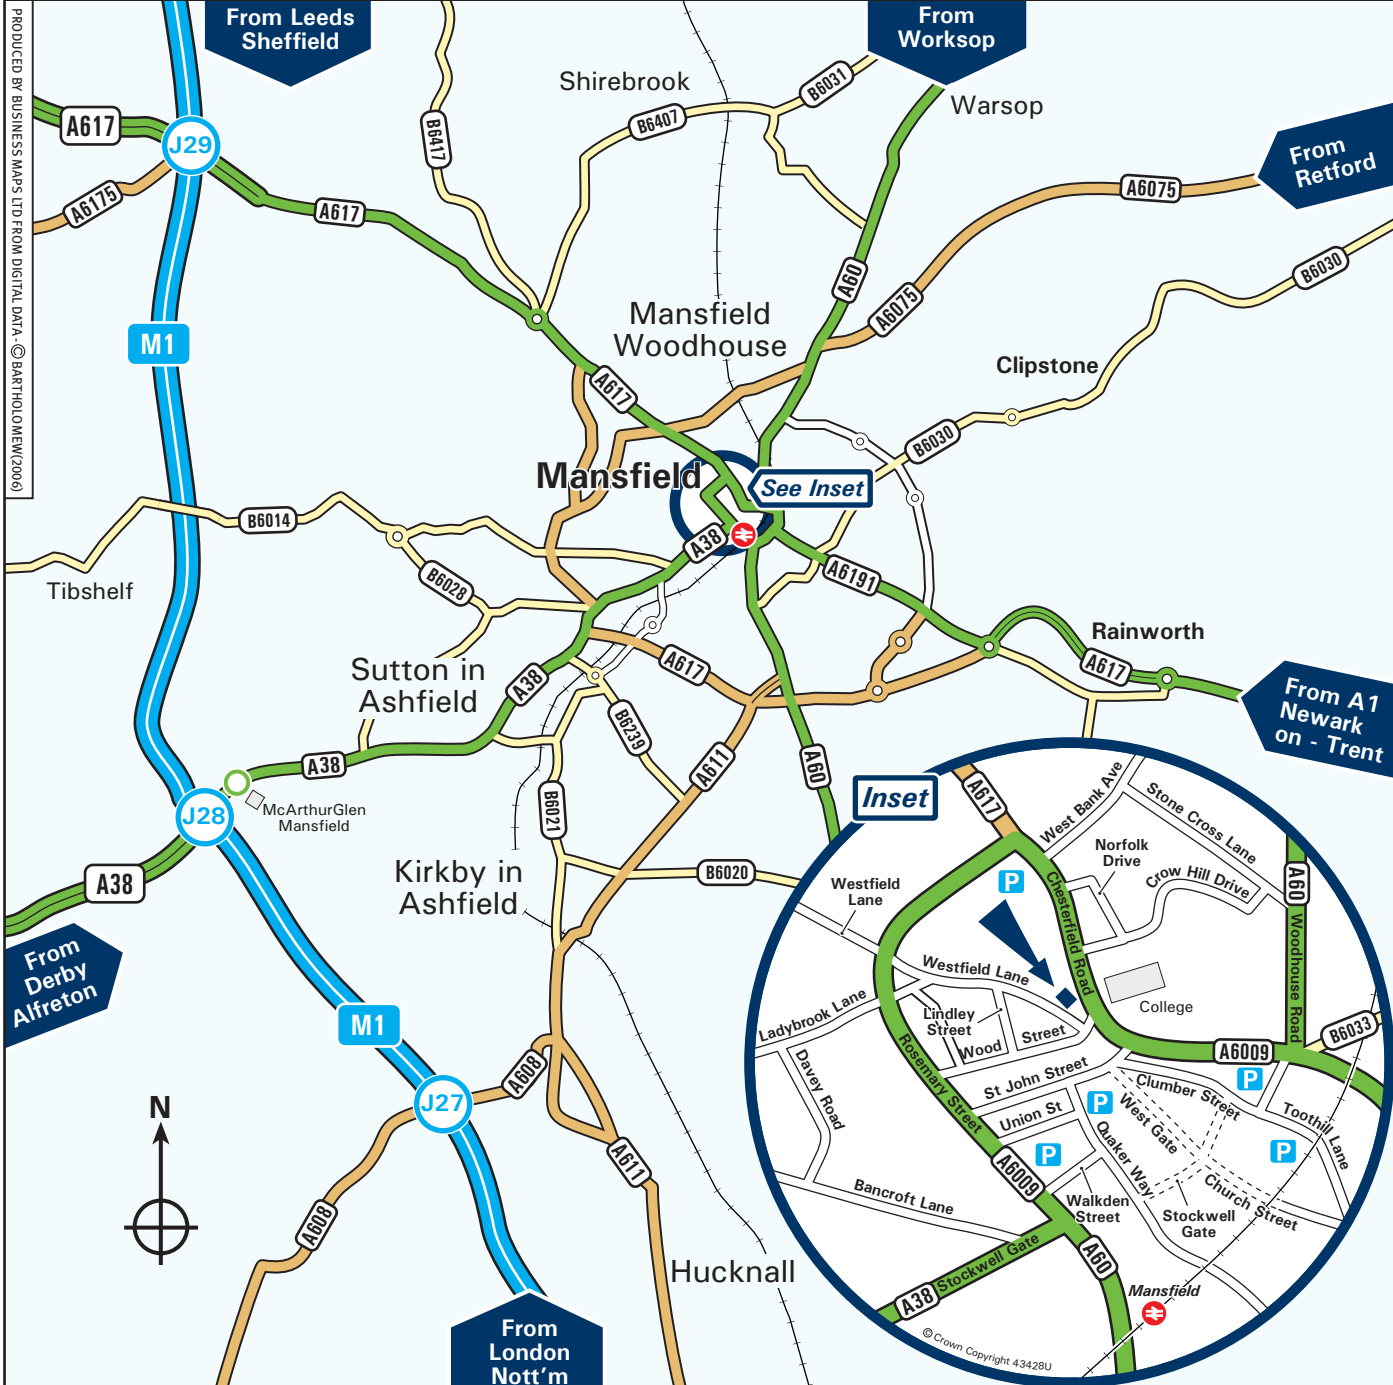

PRODUCED BY BUSINESS MAPS LTD FROM DIGITAL DATA. © BARTHOLOMEW (2009)

© Crown Copyright 43428U