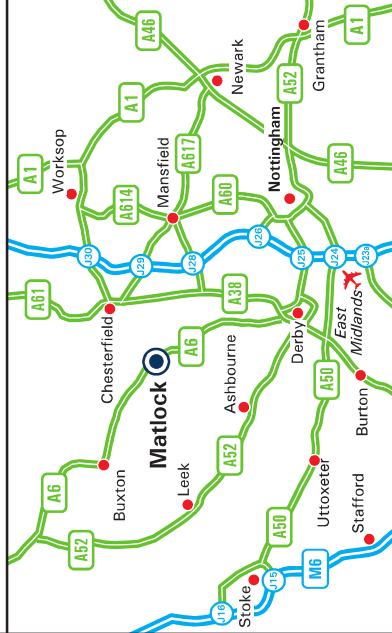

ElliotMather LLP

Solicitors

Matlock
Sherwood House
Holt Lane
Matlock
Derbyshire DE4 3LY

Tel: 01629 584885 - Fax: 01629 584778
Email: info@elliottmather.co.uk - www.elliottmather.co.uk